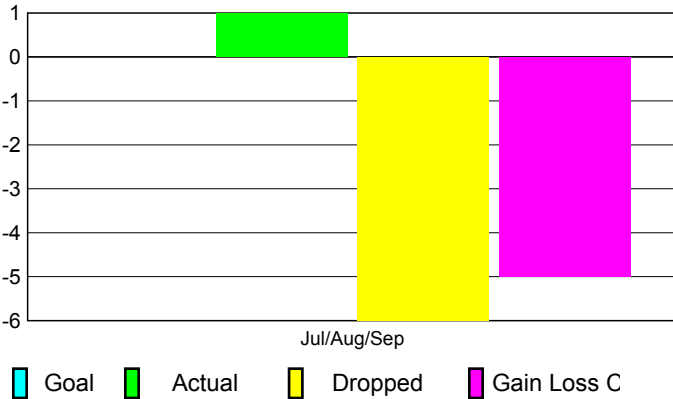

2010-2011 GMT Reports for District (or Undistricted) **District 301 B1**

GMT: Doctor DATUK K NAGARATNA

Location: PHILIPPINES

GMT CA: 5

CLUBS

Club Results
2010-2011

Clubs
2009-2010

Month	New Club Goal	Actual New Clubs	Actual Dropped Clubs	Gain/Loss of Clubs	Gain/Loss of Clubs
Jul/Aug/Sep	0	1	-6	-5	1
Totals	0	1	-6	-5	1

Club Results 2010-2011

Goal, New, Dropped, Gain/Loss

Comparison of Club Gain/Loss

Current Year Compared to the Previous Year

YTD Status Quo Clubs 2010-2011

Status Quo Clubs Compared to Status Quo Members

MEMBERSHIP