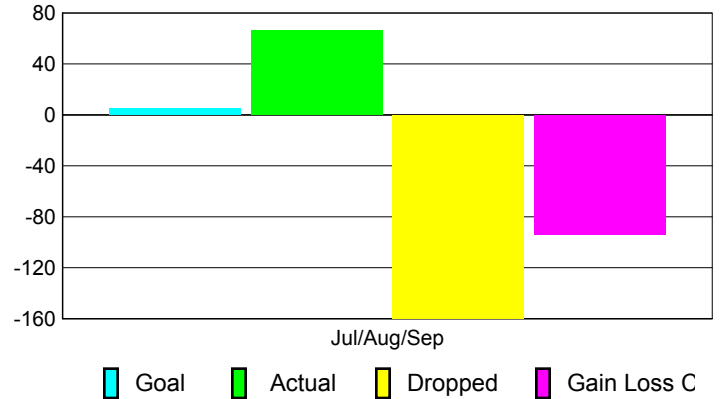

Membership Results 2010-2011

Goal, New, Dropped, Gain/Loss