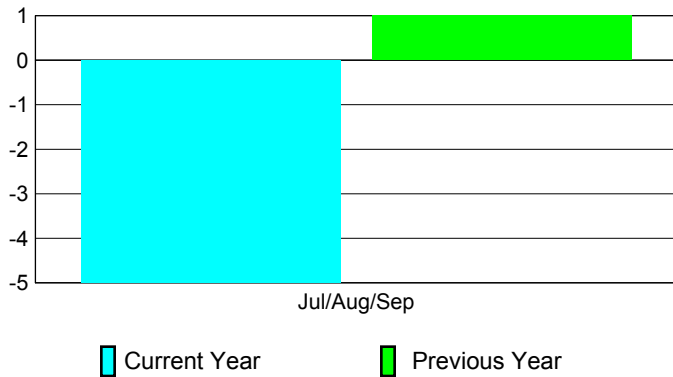

Club Results 2010-2011

Goal, New, Dropped, Gain/Loss

Comparison of Club Gain/Loss

Current Year Compared to the Previous Year

YTD Status Quo Clubs 2010-2011

Status Quo Clubs Compared to Status Quo Members

MEMBERSHIP